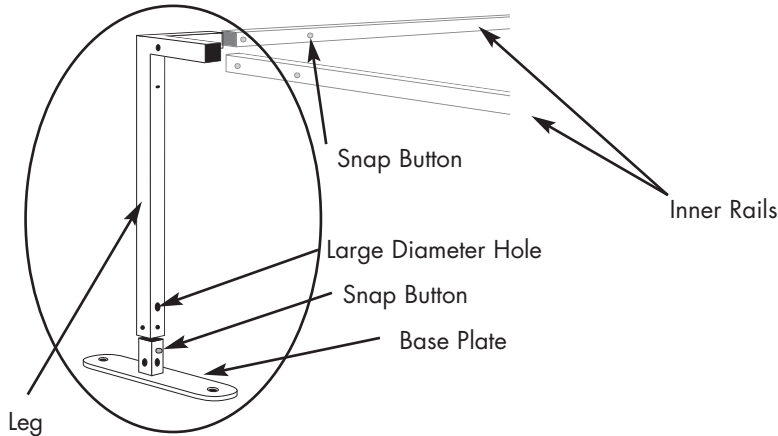

FS RS Rail System™

free-standing railskirt hardware

Quick Facts
2007
Pro Products Division

Features

- 90° rotatable base
- Double & Single leg

Accessories

Push Button Release

- Sky Banner brackets
- Double-Sided railskirts
- Modular shelter bracket

Available
January 2007

Double FSRS assembly

Single FSRS assembly

Push Button Release

Fixed Corner Bracket