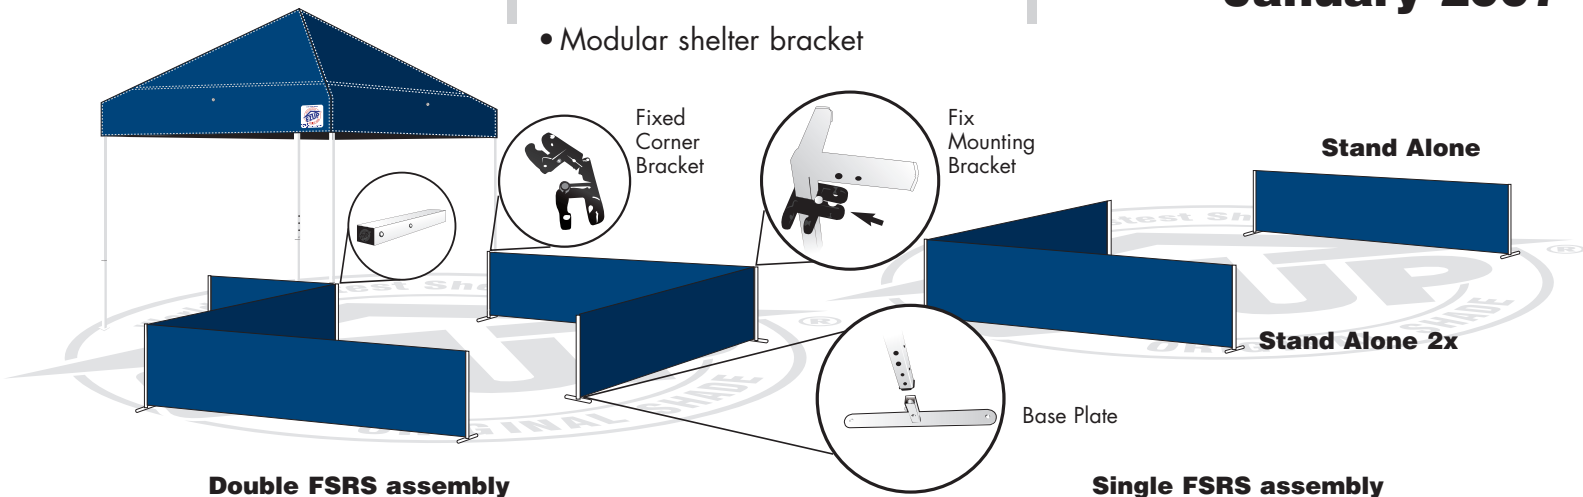

FS RS Rail System™

free-standing railskirt hardware

Quick Facts
2007
Pro Products Division

Features

- 90° rotatable base
- Double & Single leg

Accessories

Push Button Release

- Sky Banner brackets
- Double-Sided railskirts
- Modular shelter bracket

Available
January 2007

Double FSRS assembly

Single FSRS assembly

Push Button Release

Fixed Corner Bracket