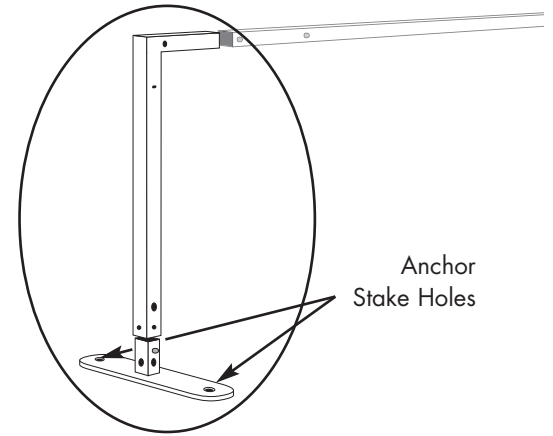

FS RS Rail System™

free-standing railskirt hardware

Quick Facts
2007
Pro Products Division

Features

- 90° rotatable base
- Double & Single leg

Accessories

Push Button Release

- Sky Banner brackets
- Double-Sided railskirts
- Modular shelter bracket

Available
January 2007

Double FSRS assembly

Single FSRS assembly

Push Button Release

Fixed Corner Bracket